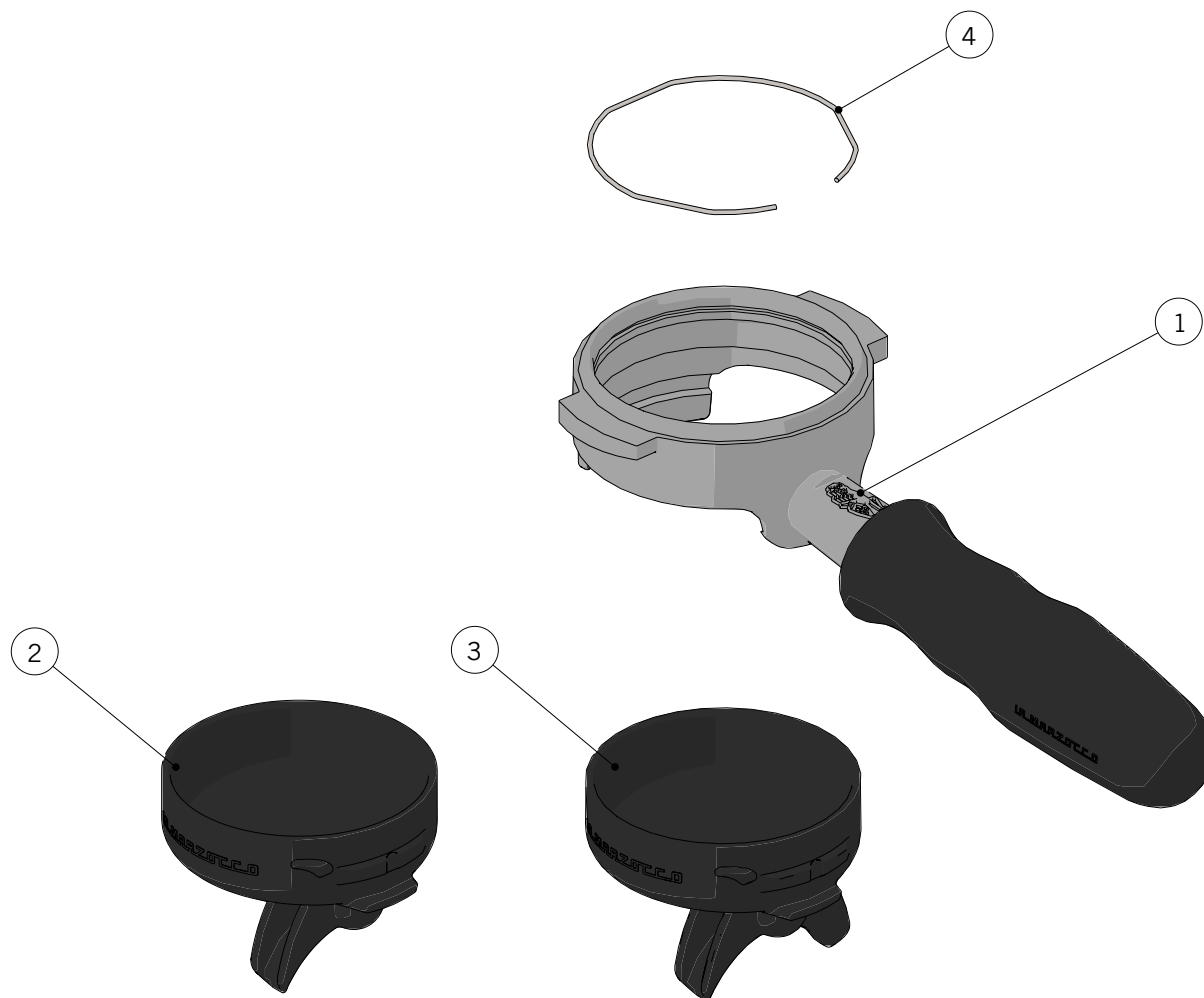

FILTERS AND PORTAFILTERS / FILTRI E PORTAFILTRI

la marzocco
handmade in florence

FILTERS AND PORTAFILTERS / FILTRI E PORTAFILTRI

1	A.5.186	PORTAFILTER MICRA	PORTAFILTRO MICRA
2	A.7.028	SINGLE SPOUT PORTAFILTER MICRA	BECCUCCIO SINGOLO PORTAFILTRO MICRA
3	A.7.027	DOUBLE SPOUT PORTAFITLER MICRA	BECCUCCIO DOPPIO PORTAFILTRO MICRA
4	L113	SPRING D WIRE1,1 S/S FILTER LOCK	MOLLA DFILO1,1 INOX FERMAFILTRO
Item	Part number/Codice	Description	Descrizione