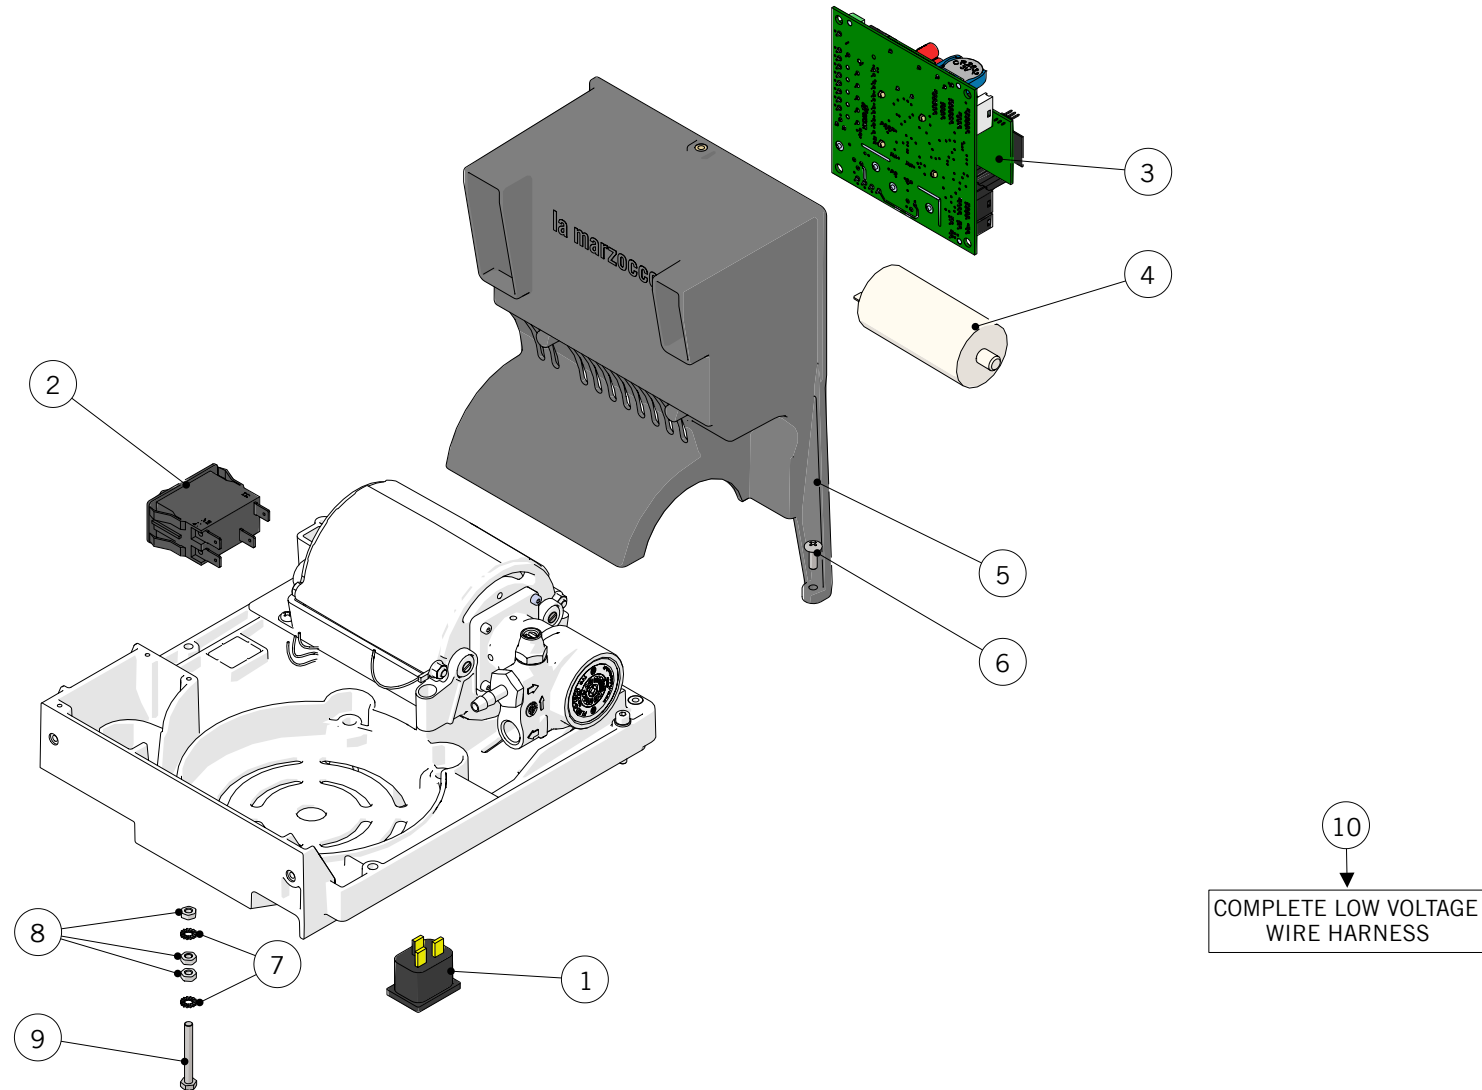

ELECTRICAL SYSTEM / IMPIANTO ELETTRICO

la marzocco

handmade in florence

ELECTRICAL SYSTEM / IMPIANTO ELETTRICO

Electrical System

1	E.4.246	PLUG PANEL 10A 250V	SPINA DA PANNELLO 10A 250V
2	E.2.010	SWITCH ROCKER DOUBLE-POLE 20A	INTERRUTTORE A TASTO BIPOLARE 20A
	E.2.046	SWITCH ROCKER DOUBLE-POLE 10A	INTERRUTTORE A TASTO BIPOLARE 10A
3	E.1.082	ELECTRONIC BOARD WWIFI	SCHEDA ELETTRONICA C/WIFI
4	E.7.001.C	CAPACITOR 25mF 110V	CONDENSATORE 25mF 110V
	E.7.002.C	CAPACITOR 7mF 220V	CONDENSATORE 7mF 220V
	E.7.008.C	CAPACITOR 30uF 100V	CONDENSATORE 30uF 100V
5	F.1.234	ELECTRONIC BOX LINEA MICRA	SCATOLA ELETTRONICA LINEA MICRA
6	CL22/V	SCREW M4X12 PHILLIPS BUTTON HEAD S/S A2	VITE M4X12 TPB A CROCE INOX A2
7	ROND_DENT_4	TOOTH LOCK WASHER 4X8X1 GALVANIZED	ROND.DENTATA 4X8X1 ZINCATA
8	DADOINOXM4	NUT M4 H3 WR7 S/S A2	DADO M4 H3 CH7 INOX A2
9	I.1.188.01	SCREW M4X40 HEX HEAD S/S A2	VITE M4X40 TE INOX A2
10	E.4.357	WIRING MICRA-LOW VOLTAGE	CABLAGGIO MICRA-BASSA TENSIONE
Item	Part number/Codice	Description	Descrizione